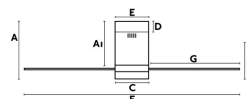

TIMOR White ceiling fan

Ref. 33372

Modern ceiling fan , including a LED light kit, ideal for the ventilation of rooms over 17.6m2. Light source of this ceiling fan with light is SMD LED 12W 3000K 900Lm (included). Motor built in steel, reversible wooden blades finished in white/maple, and opal acrylic diffuser. Operated on remote control (included). It offers 3 adjustable speeds with a consumption of 17-30-50W y 90-130-170 revolutions per minute depending on speed. This fan comes with a reverse function, so you can also use it in winter, improving the efficiency of your heating system. Airflow: 134,28 m3 min / 4742 CFM

Specifications

| | |
|------------------------------|---|
| Bulb: | SMD LED 12W 3000K 900Lm |
| Bulb included: | Yes |
| Transformer: | Driver |
| Transformer included: | Yes |
| Voltage: | 230V |
| IP: | 20 |
| Class: | I |
| Material: | Motor made from steel and blades from plywood with an acrylic opal difusser |
| Designer: | |
| Length: | 1320 mm |
| Net Width: | 1320 mm |
| Height: | 270 mm |
| Diameter: | 1320 Ø |
| Net Weight: | 7.40 kg |
| Volume: | 0.03424 m3 |

| A | AI | B | C | D | E | F | G |
|-----------|----------|----------|------------|---------|-----------|-------------|-----------|
| 270/10.6" | 240/9.4" | 80/3.11" | Ø175/6.88" | 50/1.9" | Ø175/6.9" | Ø1320/51.9" | 570/22.4" |